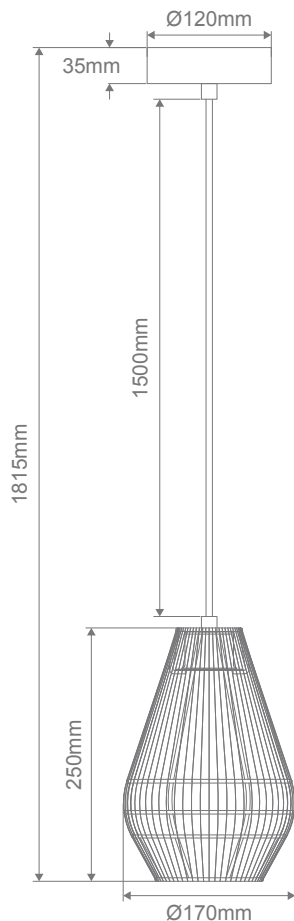

Carter PDT Paper Rope Small Pendant

Description

CARTER lamp Series combines black metalware with a modern thin paper rope shade design, which offers an attractive addition to modern natural interior design style décors. Ideal as a feature lamp in living rooms and bedrooms, as well as attractive pendants for breakfast bars, or cluster pendants. Featuring Matt Black metalware, black cable with a choice of Black or Natural colour shade options. Part of a family of matching floor lamp, table lamp, desk lamp, as well as small, medium and large hanging pendants.

Specification Features

Input Voltage: 240V
 Power (W): 25W Max
 Lamp Base: E27
 IP rating (IP): IP20

Diagrams / Additional

Item No.	Variant		Lamp Base
	Blk	Ntr	
CARTER-PDT-SML	23140	23141	E27